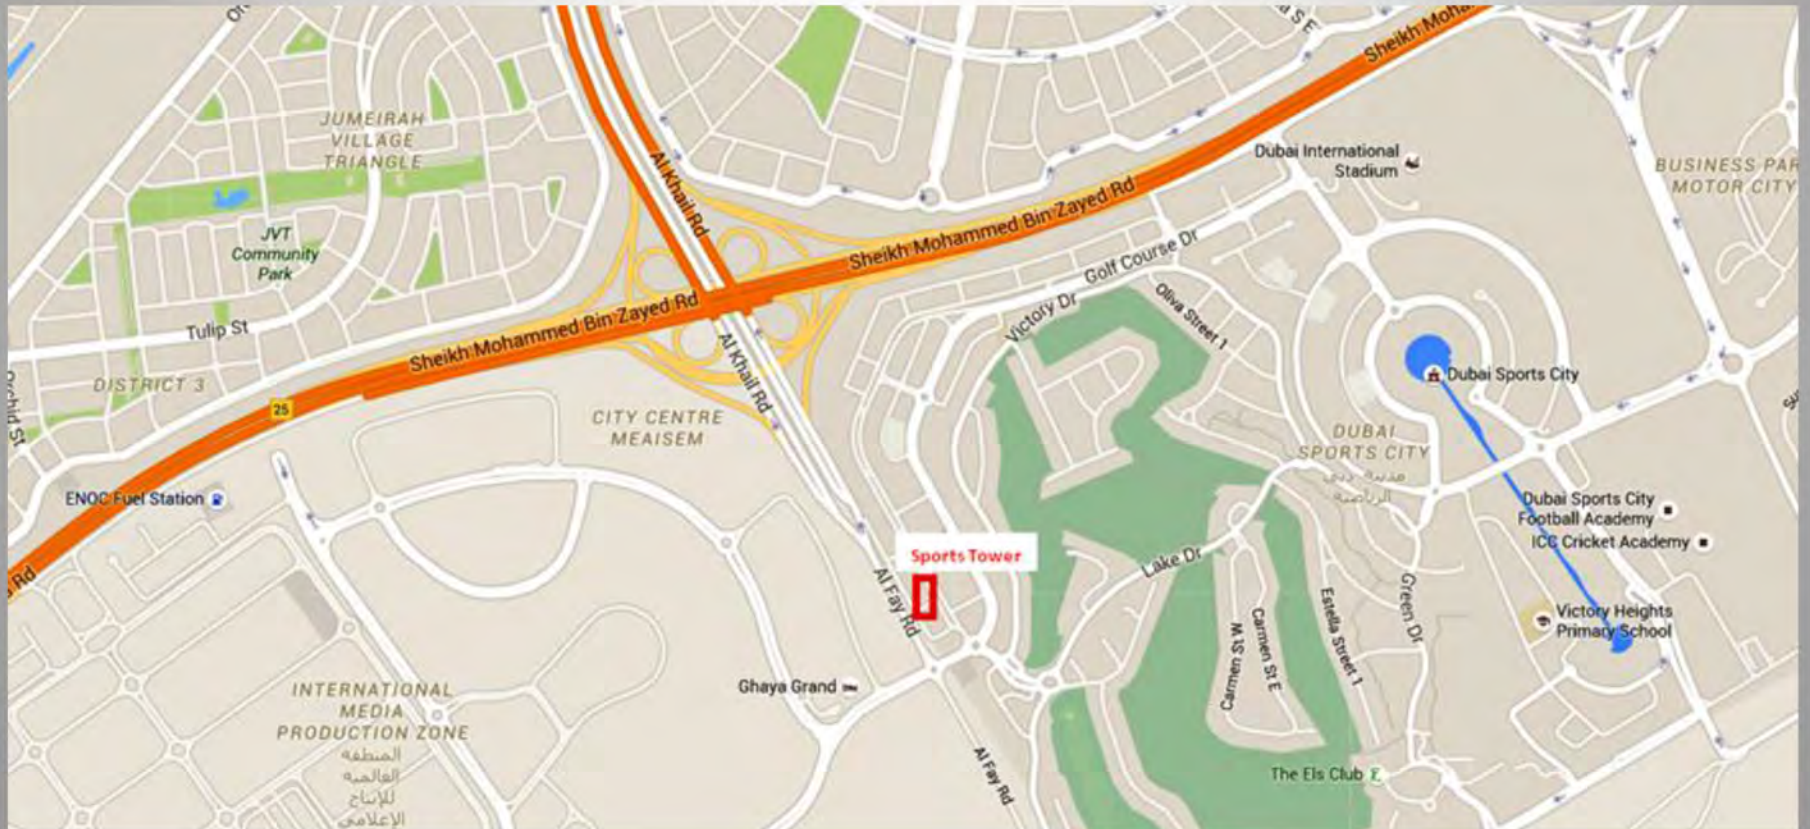

 UniEstate

UNIESTAE SPORTS TOWER

Living in a comfort lifestyle

Property: **UniEstate Sports Tower**
Property type: **Apartment**
Location: **Dubai Sports City**
Number of apartment: **154**
Number of floors: **14**
View: **Golf & Garden**
Area from: **500 -1500 Sq Ft**
Apartment types: **Studio, 1 & 2 Bedroom**
Parking type: **Allocated Parking**
Pool type: **Health Club**
Completion Date: **MAY 2017**

UNIESTAE SPORTS TOWER

UniEstate Sports Tower Location Map

UNIESTAE SPORTS TOWER

Expected Completion : May 2017

This unique tower will be built with proven quality using products by certified manufacturers. This remarkable premium domicile has been made for a special way of life combining architectural curiosity, luxury, sports and spa. There are **154** apartments of different sizes, all supplied with high-quality, luxury features.