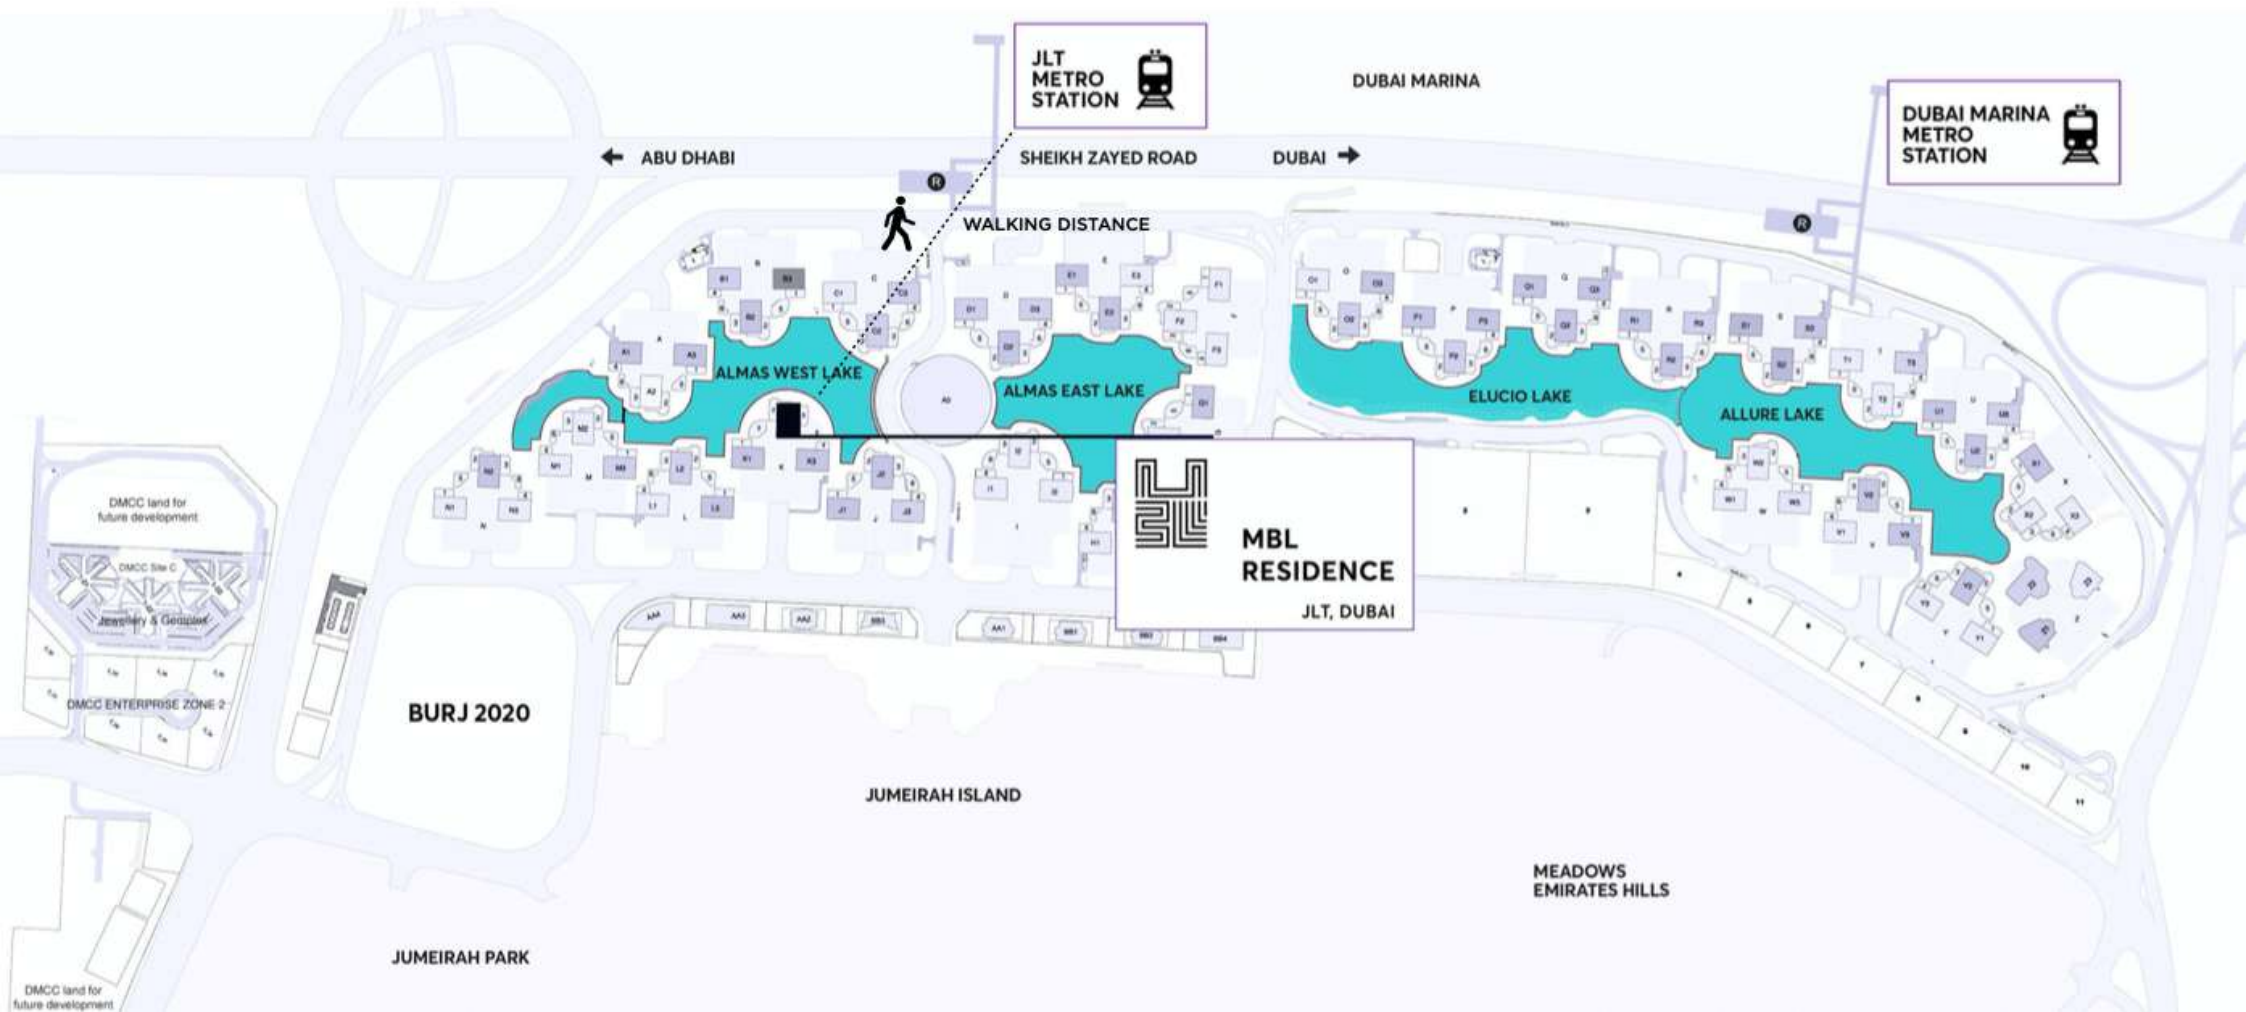

MAG
دبي الجنوب

MAG228A MAG228B

MBL Residence tower located at the heart of Dubai's waterfront community — Jumeirah Lakes Towers. The development stands in an unparalleled location where business and pleasure come together, and the nearby popular neighbourhoods such as the Jumeirah Beach Residence, Marina Walk, Emirates Golf City, Emirates Hills and Palm Jumeirah.

5 Hotels

3 Universities

300 Restaurants & Cafés

Spas

Gyms

**540 + Retail
Outlets**

**Park & Running
Tracks**

Medical Centres

Supermarkets

**80 Commercial &
Residential Tower**

MASTER PLAN

5 MINUTES AWAY FROM DUBAI MARINA
7 MINUTES AWAY FROM JUMEIRAH BEACH RESIDENCE

10 MINUTES AWAY FROM DUBAI EYE
20 MINUTES FROM DUBAI PARKS AND RESORTS

15 MINUTES AWAY FROM DOWNTOWN DUBAI & DUBAI WATER CANAL
20 MINUTES AWAY FROM DUBAI CREEK TOWER

MINUTES AWAY FROM THE UPCOMING BURJ2020

20 دقيقة من مطار دبي الدولي
20 minutes away from Dubai
International Airport