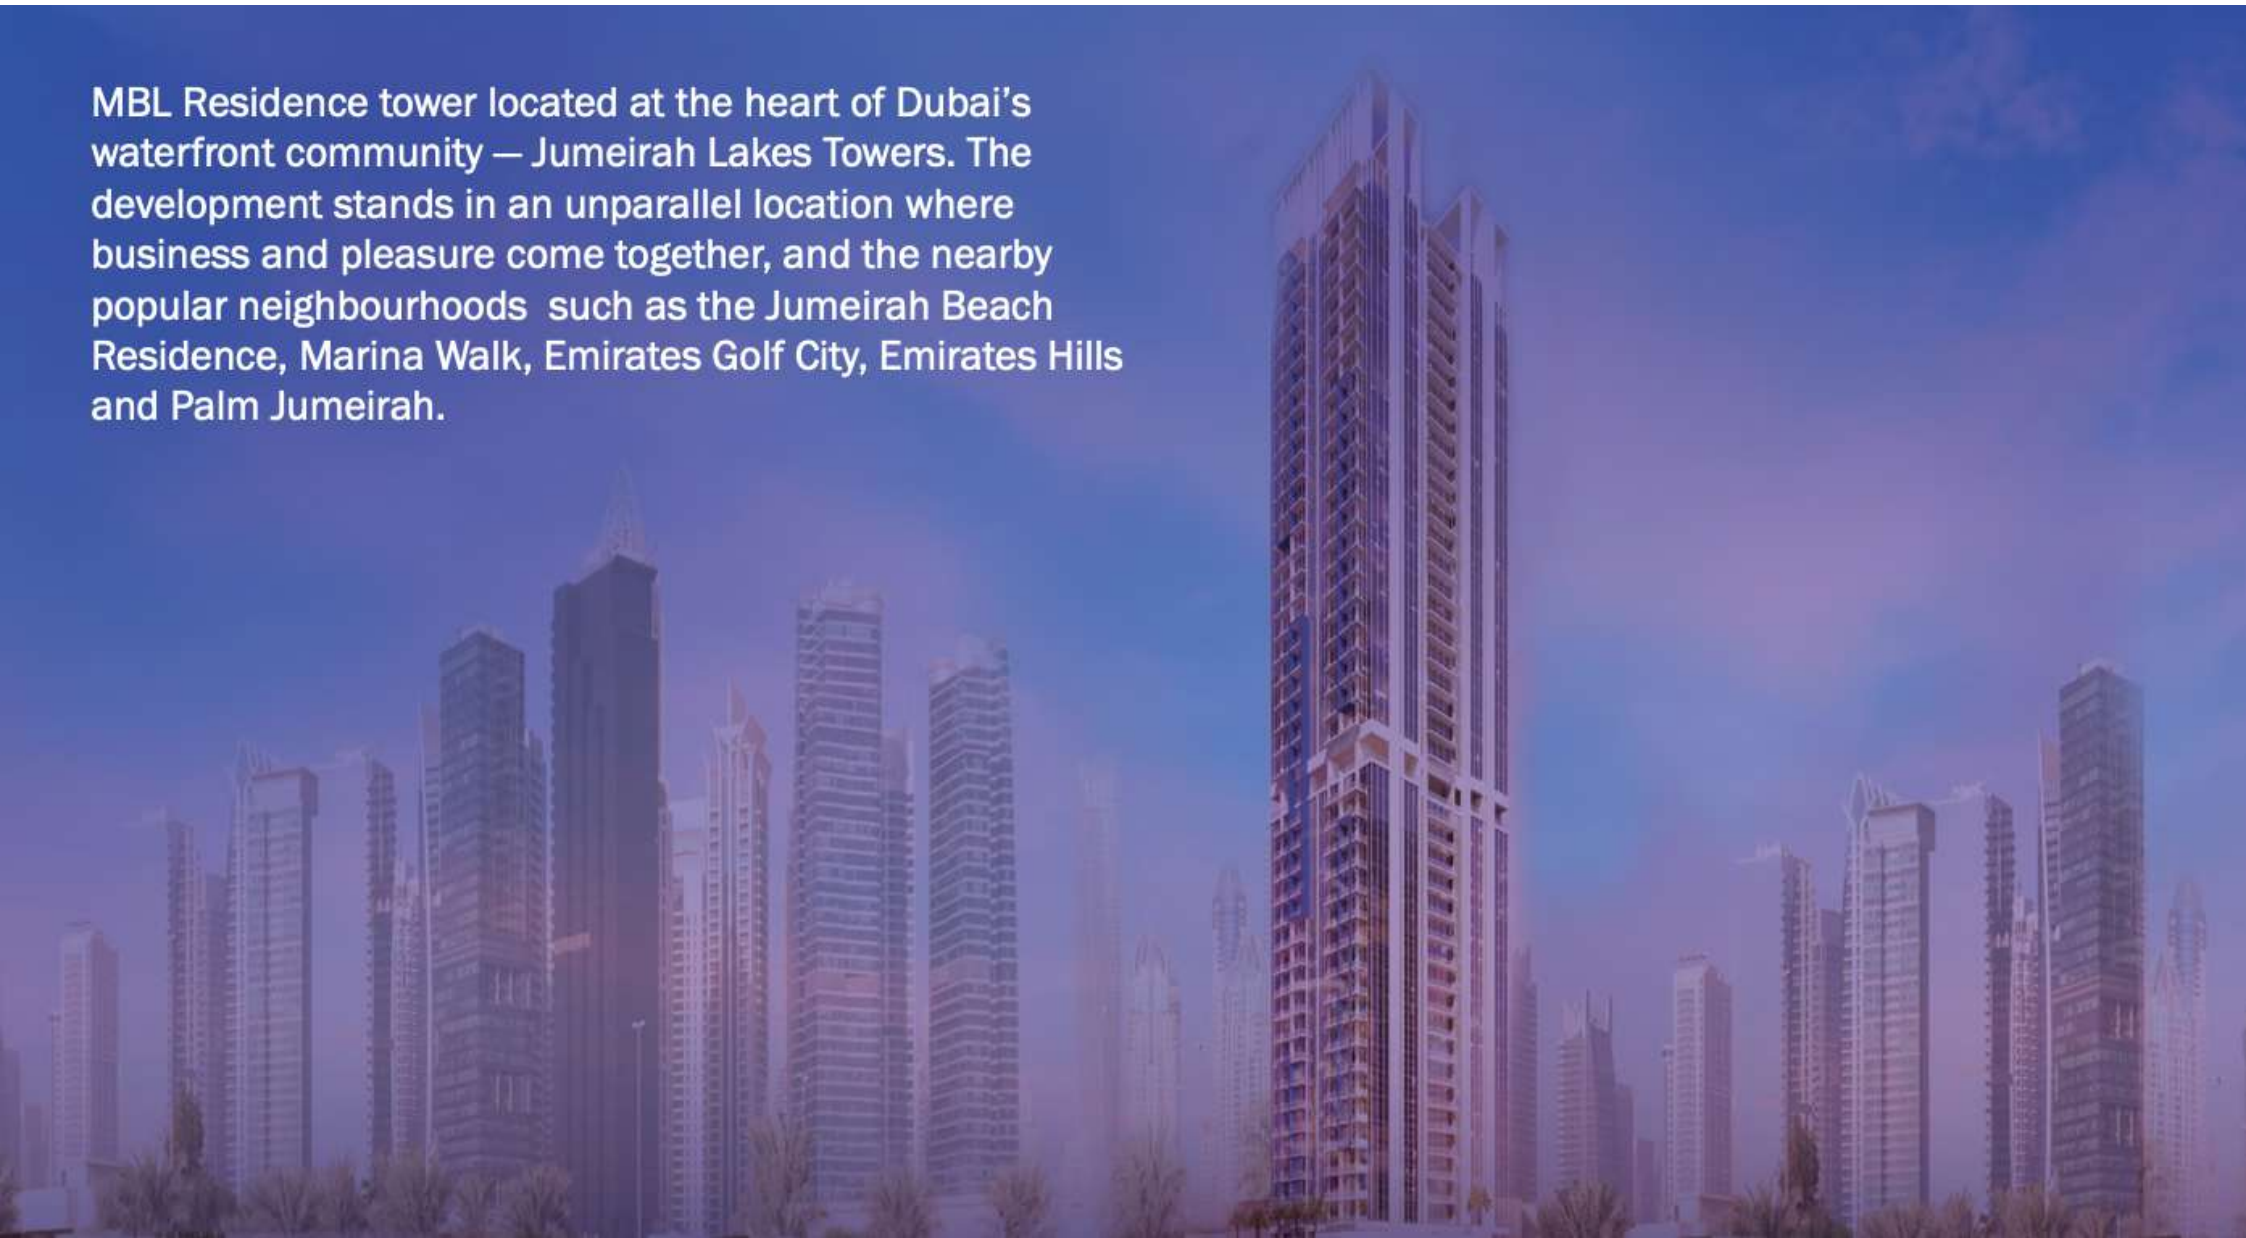

MAG218

MAG214

ATLANTIS
THE PALM - DUBAI

THE PALM
Jumeirah

Jumeirah
MADISON HOTEL

MAG318

MAG226

MAG230

MAG
دبي الجنوب

MAG228A MAG228B

MBL Residence tower located at the heart of Dubai's waterfront community — Jumeirah Lakes Towers. The development stands in an unparalleled location where business and pleasure come together, and the nearby popular neighbourhoods such as the Jumeirah Beach Residence, Marina Walk, Emirates Golf City, Emirates Hills and Palm Jumeirah.

Situated in the heart of the new Dubai on Sheikh Zayed Road and between two metro stations, Jumeirah Lakes Towers, is the ideal address to work and live.

Situated in the heart of the new Dubai on Sheikh Zayed Road and between two metro stations, Jumeirah Lakes Towers, is the ideal address to work and live.